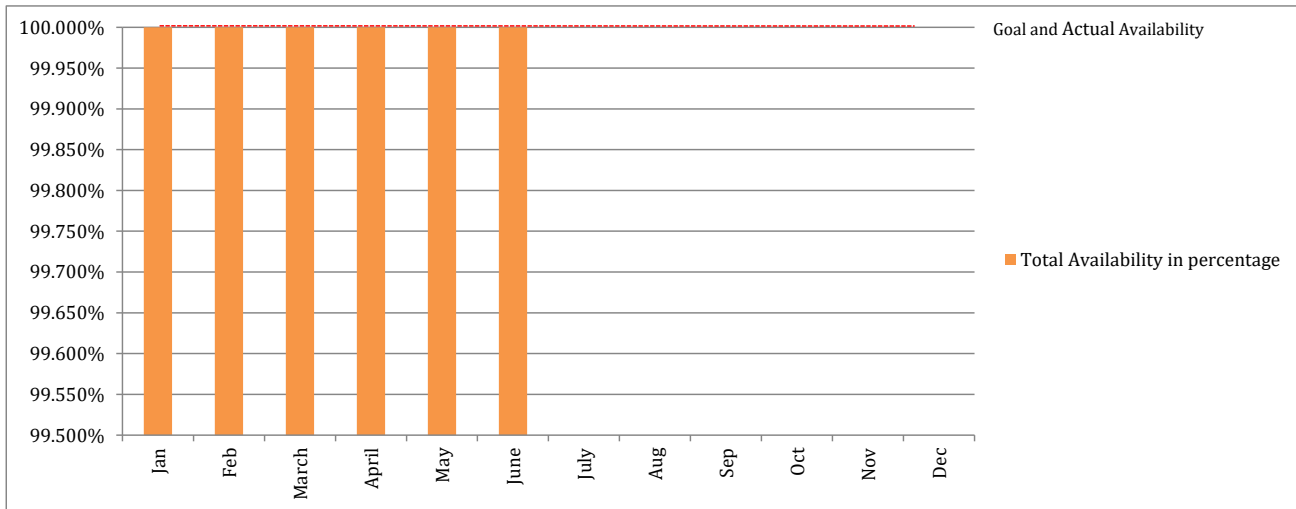

Latest Statistics on Availability of SWIFTNet - 2021

	Jan	Feb	March	April	May	June	July	Aug	Sep	Oct	Nov	Dec
Total Expected available time	44640	40320	44640	43200	44640	43200						
Actual Available time	44640	40320	44640	43200	44640	43200						

Total Availability in Percentage

	Jan	Feb	March	April	May	June	July	Aug	Sep	Oct	Nov	Dec
Total Expected available time	44640	40320	44640	43200	44640	43200						
Actual Available time	44640	40320	44640	43200	44640	43200						
Total Availability in percentage	100	100	100	100	100	100						

(Total Availability in percentage = Total Expected available time/Actual Available timeX100)