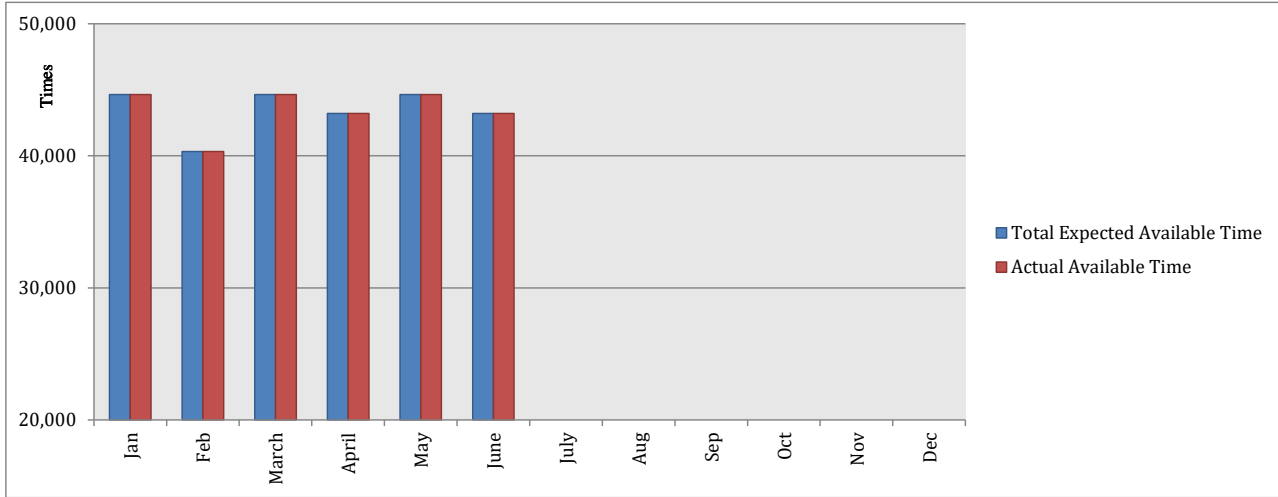

Latest Statistics on Availability of SWIFTNet - 2021

	Jan	Feb	March	April	May	June	July	Aug	Sep	Oct	Nov	Dec
Total Expected available time	44640	40320	44640	43200	44640	43200						
Actual Available time	44640	40320	44640	43200	44640	43200						

Total Availability in Percentage

	Jan	Feb	March	April	May	June	July	Aug	Sep	Oct	Nov	Dec
Total Expected available time	44640	40320	44640	43200	44640	43200						
Actual Available time	44640	40320	44640	43200	44640	43200						
Total Availability in percentage	100	100	100	100	100	100						

(Total Availability in percentage = Total Expected available time/Actual Available timeX100)