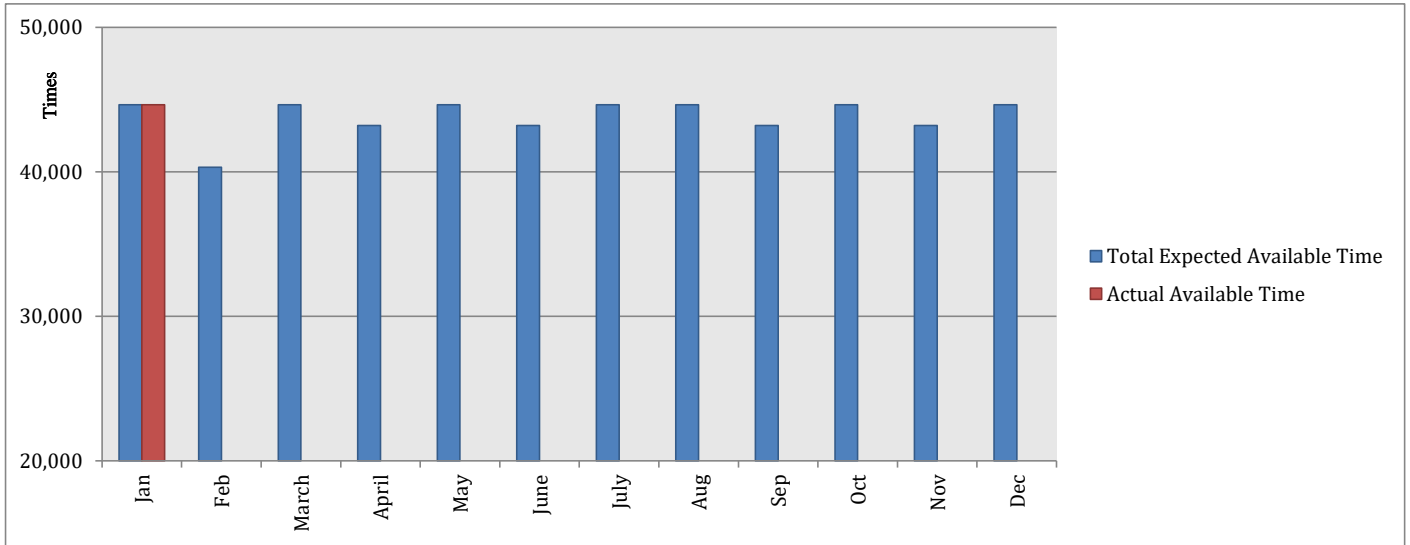

Latest Statistics on Availability of SWIFTNet - 2023

	Jan	Feb	March	April	May	June	July	Aug	Sep	Oct	Nov	Dec
Total Expected available time	44640	40320	44640	43200	44640	43200	44640	44640	43200	44640	43200	44640
Actual Available time	44640											

Total Availability in Percentage

	Jan	Feb	March	April	May	June	July	Aug	Sep	Oct	Nov	Dec
Total Expected available time	44640	40320	44640	43200	44640	43200	44640	44640	43200	44640	43200	44640
Actual Available time	44640											
Total Availability in percentage	100											

(Total Availability in percentage = Total Expected available time/Actual Available timeX100)