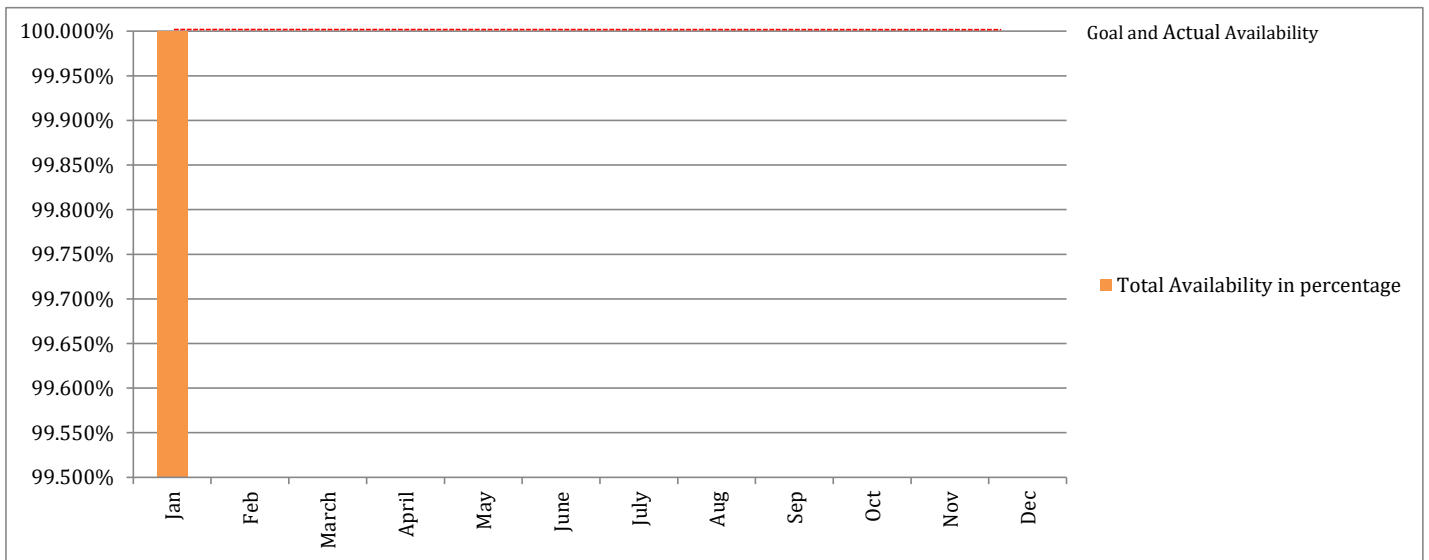

Latest Statistics on Availability of SWIFTNet - 2023

	Jan	Feb	March	April	May	June	July	Aug	Sep	Oct	Nov	Dec
Total Expected available time	44640	40320	44640	43200	44640	43200	44640	44640	43200	44640	43200	44640
Actual Available time	44640											

Total Availability in Percentage

	Jan	Feb	March	April	May	June	July	Aug	Sep	Oct	Nov	Dec
Total Expected available time	44640	40320	44640	43200	44640	43200	44640	44640	43200	44640	43200	44640
Actual Available time	44640											
Total Availability in percentage	100											

(Total Availability in percentage = Total Expected available time/Actual Available timeX100)